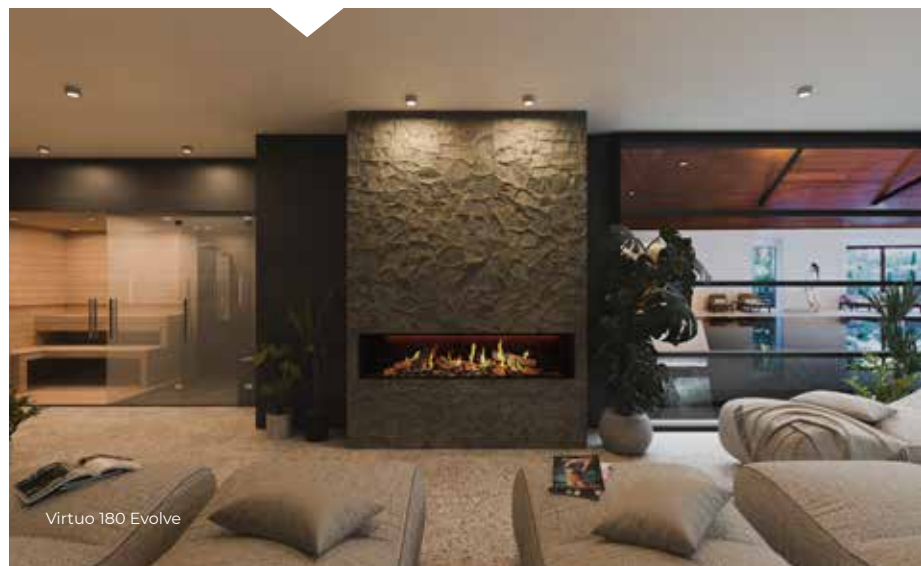

Virtuo 180 Evolve - 180/3 Evolve

Virtuo 180 Evolve

Wählen Sie Ihre eigene Größe:

(genaue Maße siehe S. 19)

100 - 100/3

130 - 130/3

150 - 150/3

180 - 180/3

Technische Daten:

Flammenbild	Evolve-Flame technology
Brennerbett	Holzatz braun und Eco Glow (LED-Glutbett)
Innenauskleidung	Rib cast
Heizung	1000-2000 Watt (thermostatisch und Wochenprogramm)
Ton	Knisterndes Holzfeuer
Bedienung	Fernbedienung und App (Bluetooth)