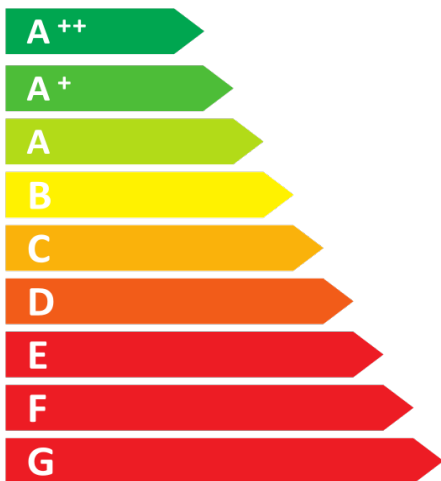

ENERG
енергия · ενεργεια

Linear Module XS 4,0 kW

Icon representing a heating system: a window, a lamp, and a radiator with wavy lines above it.

4.0
kW

Icon representing a cooling system: a refrigerator, an arrow pointing left, and a radiator with wavy lines above it.