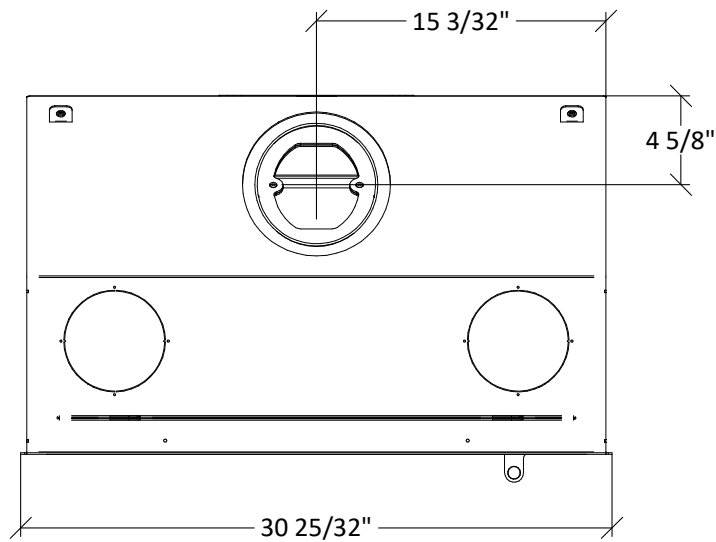

Ø 6 5/16"
 (Ø 5 7/8" Chimney
 connection)

All representations and drawings are protected by applicable copyright laws.
 No part of these drawing may be reproduced, even in part in other mechanical and/or electronic form or media without the prior written authorization from Spartherm®.
 Spartherm® reserves the right to make changes to the product at any time without prior notice.
 Unless otherwise noted measurements are in inches with a tolerance of ± 1/16". Spartherm® ©2022

Spartherm-800-IN		
Date: 07/2023	Scale: 1:10	