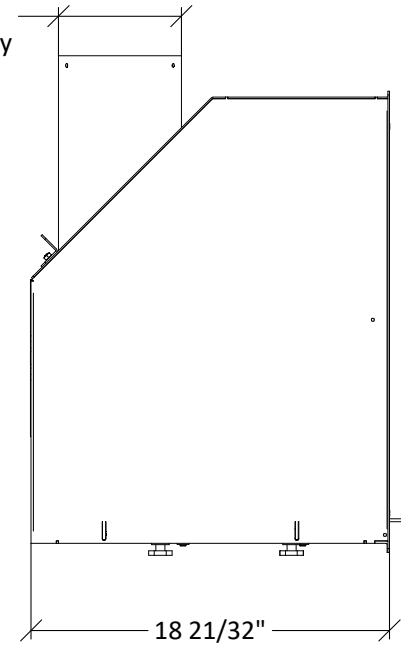

Ø 6 5/16"
 (Ø 5 7/8" Chimney
 connection)

All representations and drawings are protected by applicable copyright laws.
 No part of these drawing may be reproduced, even in part in other mechanical and/or electronic form or media without the prior written authorization from Spartherm®.
 Spartherm® reserves the right to make changes to the product at any time without prior notice.
 Unless otherwise noted measurements are in inches with a tolerance of ± 1/16". Spartherm® ©2022

Spartherm-800-IN		
Date: 07/2023	Scale: 1:10	