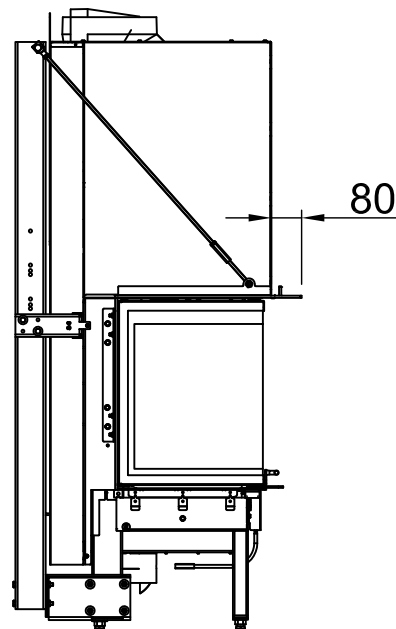

Arte 3RL-80h, BLR, U-shaped

5-sided, folded

2020/08

~1:20

*optional
*optional
*optional
*optional
*optional
*optional