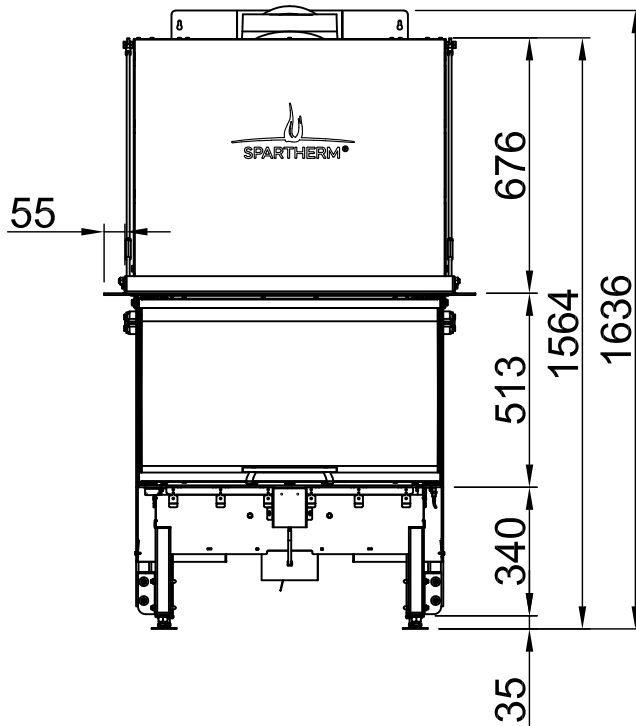

Arte 3RL-80h, MLR, U-shaped

3-sided

2020/08

~1:20

*optional
*optional
*optional
*optional
*optional
*optional