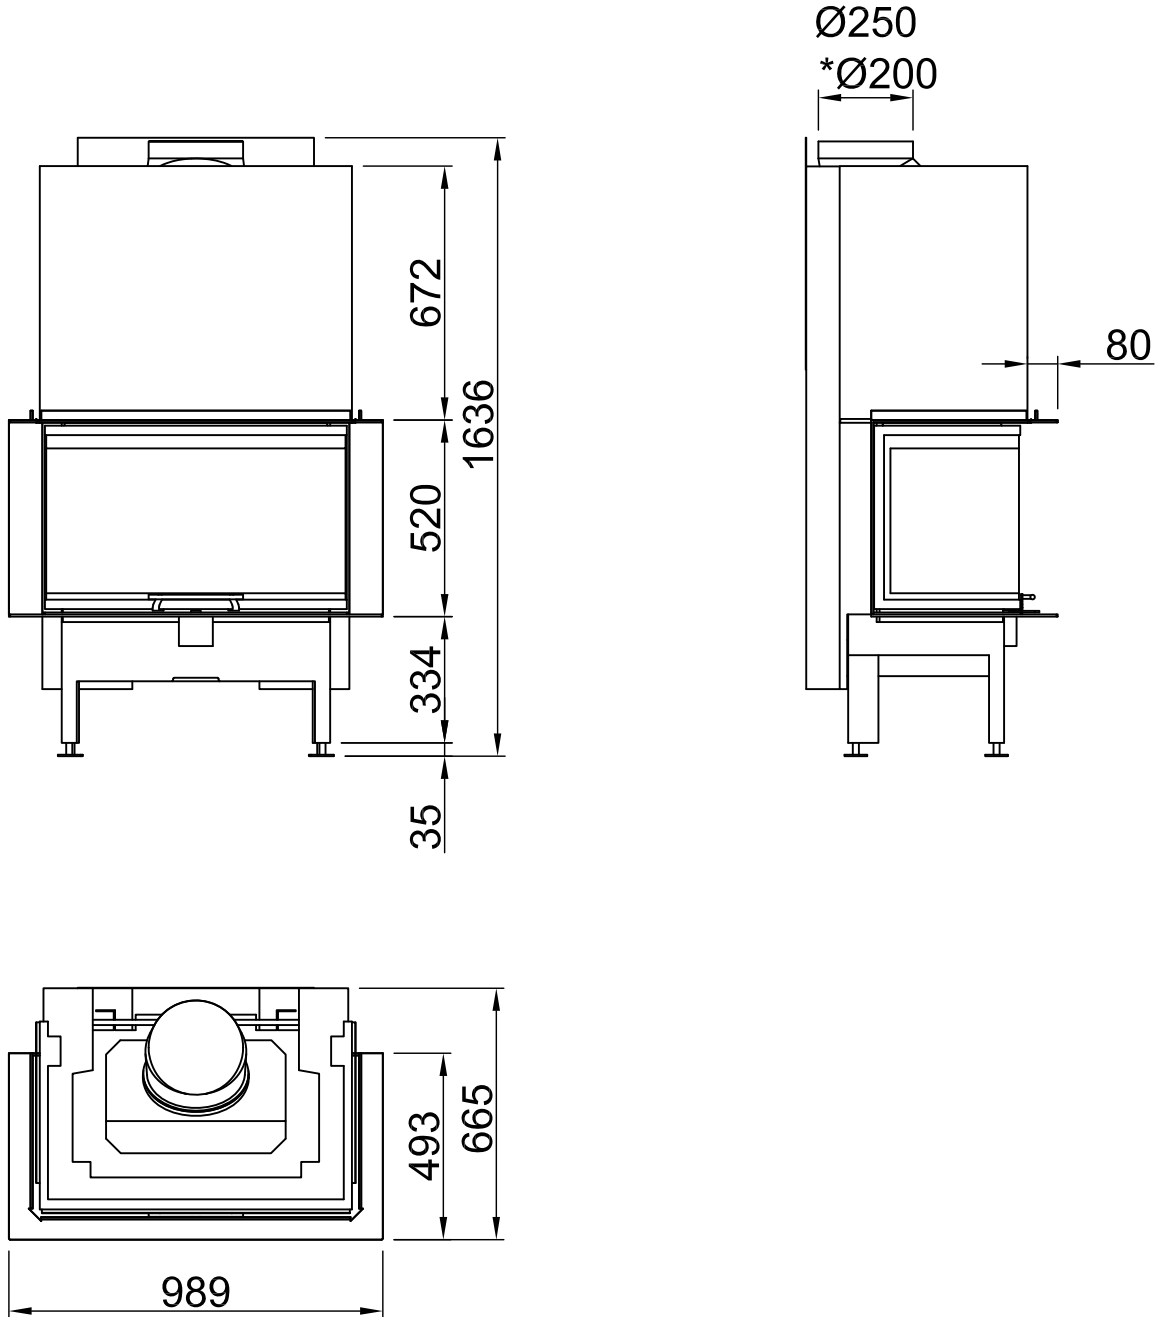

Arte 3RL-80h, Screen, U-shaped

8-sided, solid

2019/06

~1:20

*optional
*optional
*optional
*optional
*optional
*optional