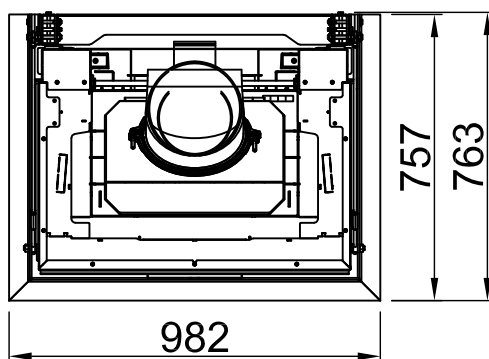

Arte 3RL-80h, MLR, U-shaped

3-sided

2020/08

~1:20

*optional
*optional
*optional
*optional
*optional
*optional