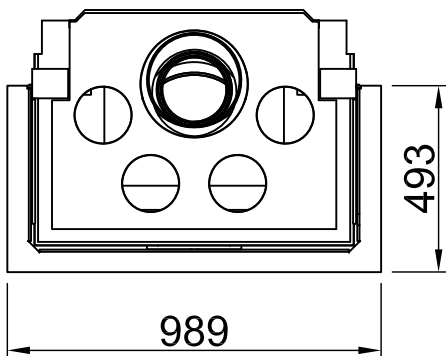

Arte 3RL-80h + WLM, Screen, U-shaped

8-sided, solid

2021/06

~1:20

*optional
*optional
*optional
*optional
*optional
*optional