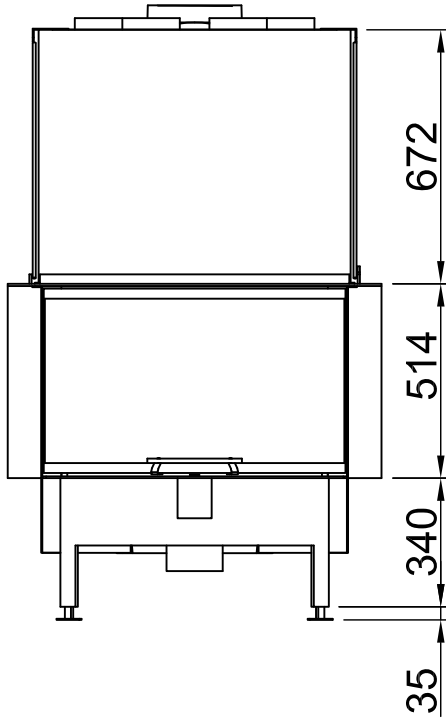

Arte 3RL-80h + WLM, Screen, U-shaped

5-sided, solid

2021/06

~1:20

*optional
*optional
*optional
*optional
*optional
*optional