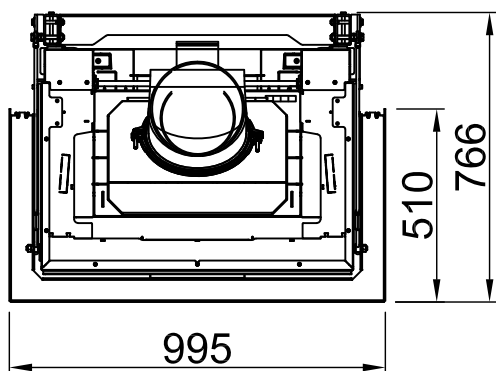

Arte 3RL-80h, BLR, U-shaped

8-sided folded

2020/08

~1:10

*optional
*optional
*optional
*optional
*optional
*optional