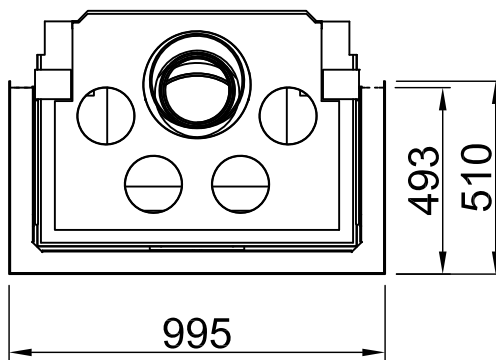

Arte 3RL-80h + WLM, Screen, U-shaped

8-sided, folded

2021/06

~1:20

*optional
*optional
*optional
*optional
*optional
*optional