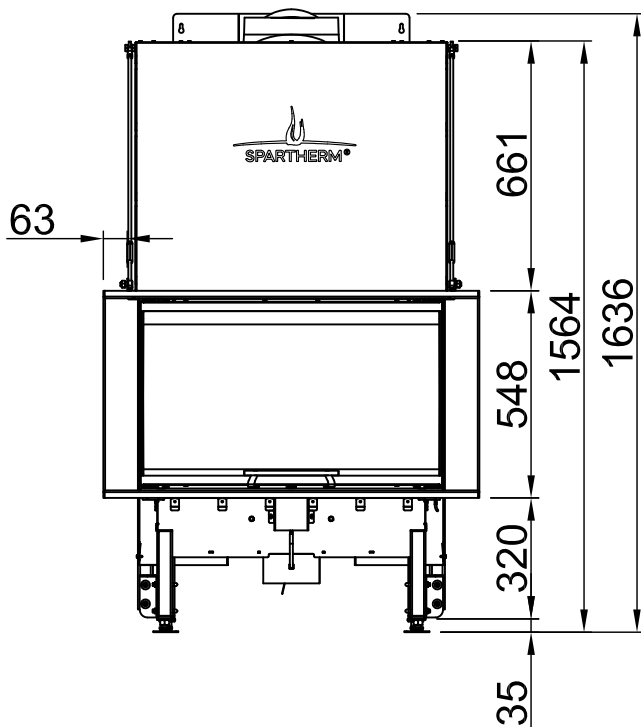

Arte 3RL-80h, BLR, U-shaped

8-sided folded

2020/08

~1:10

*optional
*optional
*optional
*optional
*optional
*optional