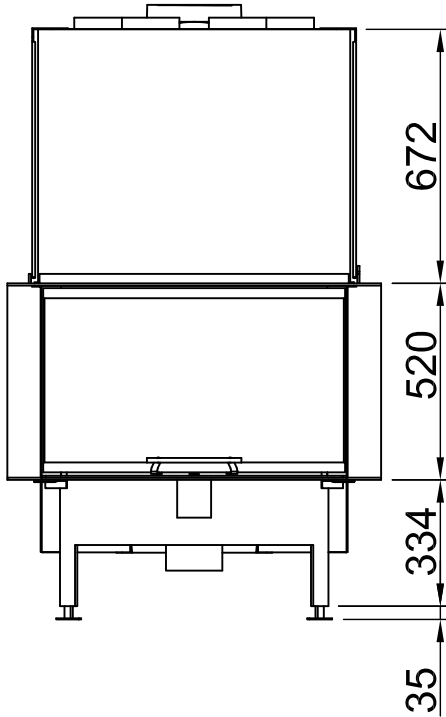

Arte 3RL-80h + WLM, Screen, U-shaped

8-sided, solid

2021/06

~1:20

*optional
*optional
*optional
*optional
*optional
*optional