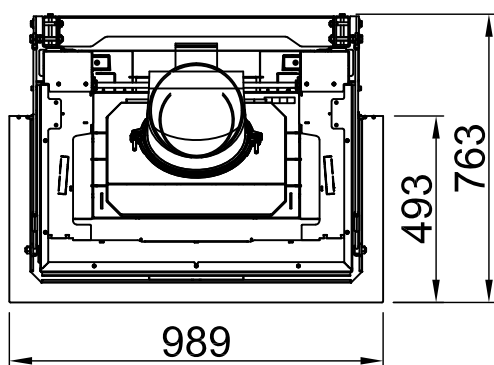

Arte 3RL-80h, BLR, U-shaped

5-sided, folded

2020/08

~1:20

*optional
*optional
*optional
*optional
*optional
*optional