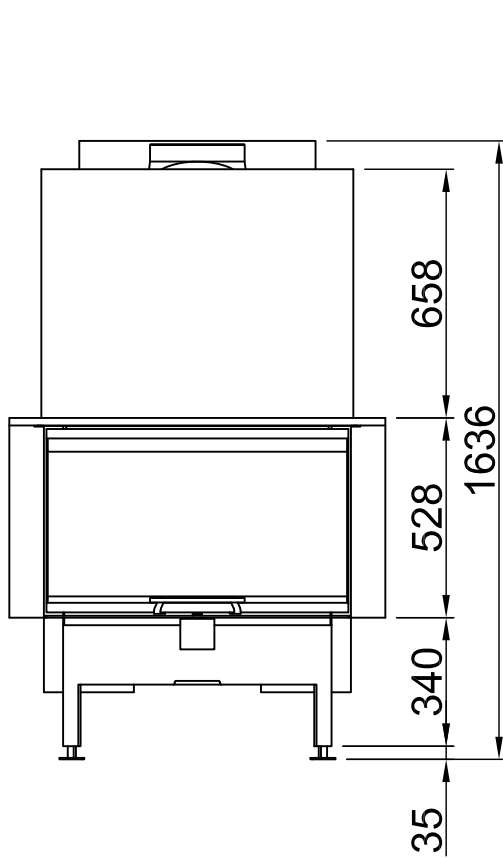

Arte 3RL-80h, Screen, U-shaped

5-sided, folded

2019/06

~1:20