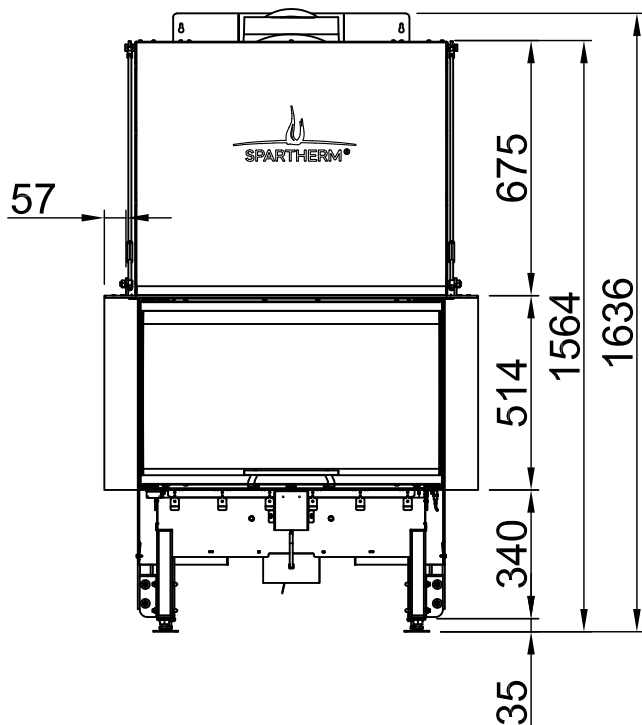

Arte 3RL-80h, BLR, U-shaped

5-sided, folded

2020/08

~1:20

*optional
*optional
*optional
*optional
*optional
*optional