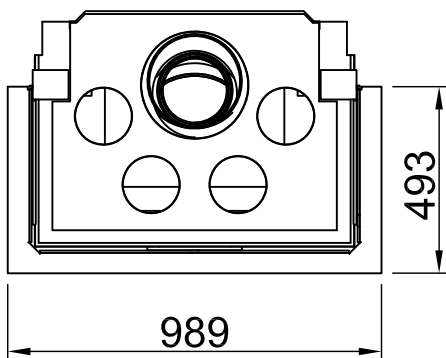

Arte 3RL-80h + WLM, Screen, U-shaped

5-sided, solid

2021/06

~1:20

*optional
*optional
*optional
*optional
*optional
*optional