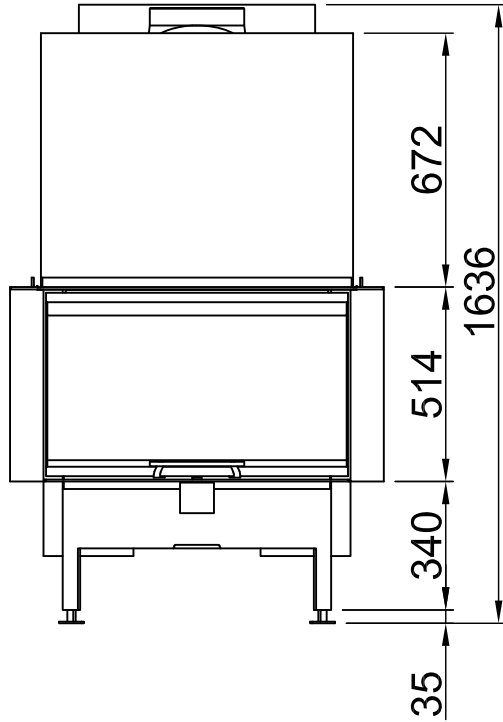

Arte 3RL-80h, Screen, U-shaped

5-sided, solid

2019/06

~1:20

*optional
*optional
*optional
*optional
*optional
*optional