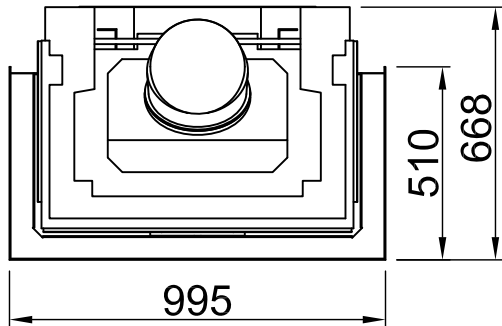

Arte 3RL-80h, Screen, U-shaped

8-sided, folded

2019/06

~1:20

*optional
*optional
*optional
*optional
*optional
*optional