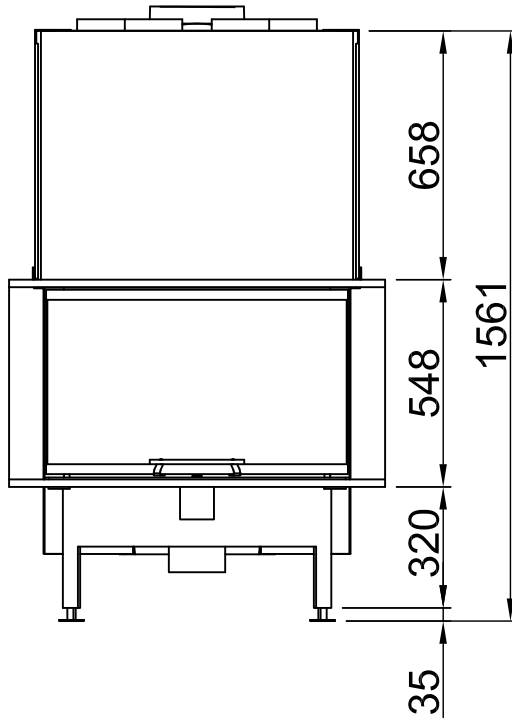

Arte 3RL-80h + WLM, Screen, U-shaped

8-sided, folded

2021/06

~1:20

*optional
*optional
*optional
*optional
*optional
*optional