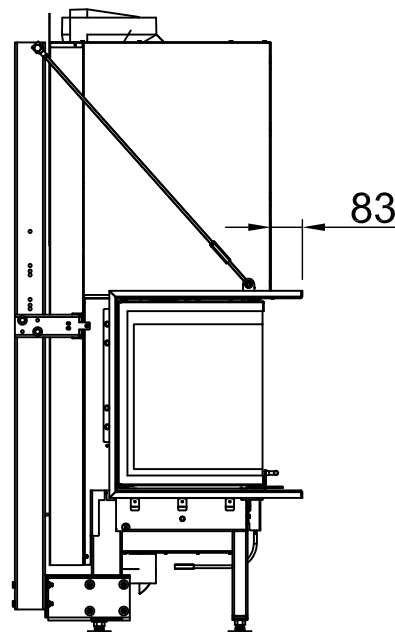

Arte 3RL-80h, BLR, U-shaped

8-sided folded

2020/08

~1:10

*optional
*optional
*optional
*optional
*optional
*optional