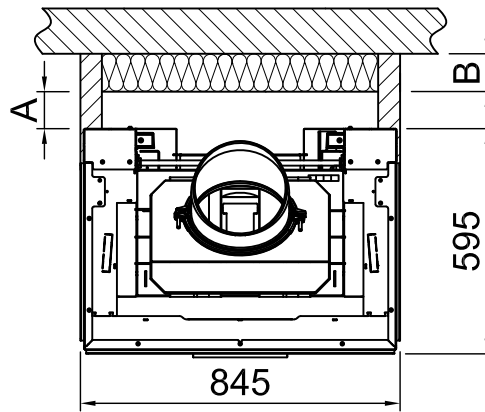

Distances to convection chamber Arte 3RL-80h

RLA

2020/01

-	Radiation range of the front view window (mm)			1440
-	Radiation range of the front view window, lateral (mm)			900
-	Minimum cross section for circulating air (cm²)			830
-	Minimum cross section for circulating air (cm²)			990
		Wall/components to be protected		Wall/components not to be protected
A	Distance to convection chamber (mm)	≥80		air gap >10
scope: Germany		SILCA 250KM admission No.: Z-43.14-117 (as a replacement for additional walling+ reference insulation)	Rock wool mats in acc. with AGI- 132 Q	SILCA 250KM admission No.: Z-43.14-117 (as a replacement for reference insulation 80mm)
B	Thermal insulation, rear¹ (mm)	80	90+100 additional walling	50
C	Thermal insulation, lateral¹ (mm)	-	-	-
-	Thermal insulation, Floor¹ (mm)	0	0	0
-	Thermal insulation, Ceiling¹ (mm)	0	0	-
scope: other EU-countries		SILCA 250KM admission No.: Z-43.14-117 (as a replacement for additional walling+ reference insulation)	-	Observe country-specific requirements!
B	Thermal insulation, rear¹ (mm)	80	-	
C	Thermal insulation, lateral¹ (mm)	-	-	
-	Thermal insulation, Floor¹ (mm)	0	-	
-	Thermal insulation, Ceiling¹ (mm)	0	-	
¹ Applies only to components with a U-value (Heat transfer coefficient) > 0,4 $\frac{W}{m^2K}$. With a U-value < 0,4 $\frac{W}{m^2K}$ the country-specific requirements must be observed.				

*optional
*optional
*optional
*optional
*optional
*optional