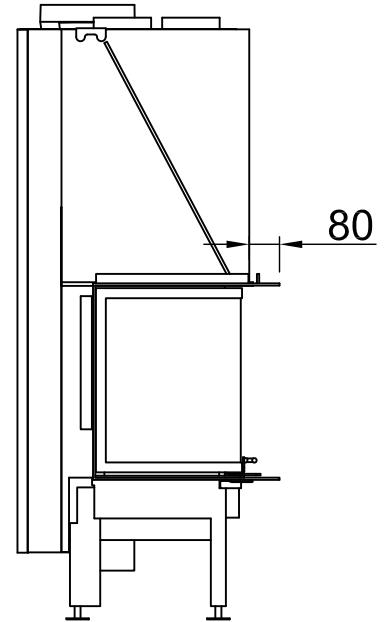

Arte 3RL-80h + WLM, Screen, U-shaped

8-sided, solid

2021/06

~1:20

*optional
*optional
*optional
*optional
*optional
*optional