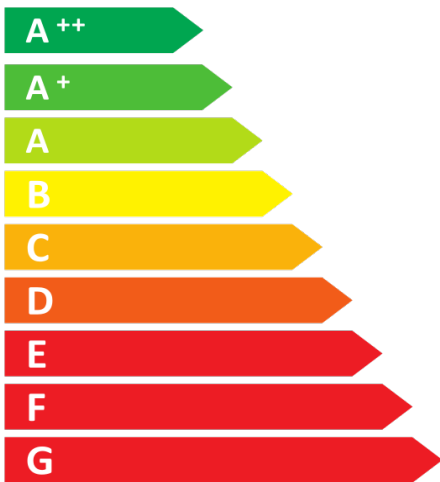

# ENERG

енергия · ενεργεια

## Sino City 5,0 kW

Icon representing a heating system with a window, a lamp, and a radiator.

**5.0**  
kW

Icon representing a cooling system with a refrigerator, an arrow pointing left, and a radiator.

**N.A.**