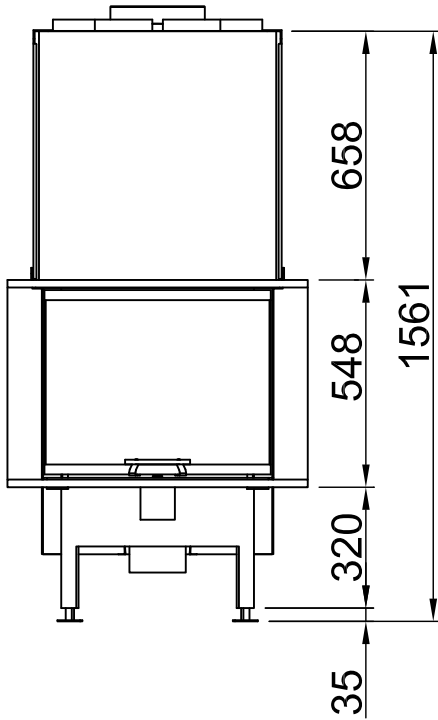

Arte 3RL-60h + WLM, Screen, U-shaped

8-sided, folded

2021/06

~1:20

*optional
*optional
*optional
*optional
*optional
*optional