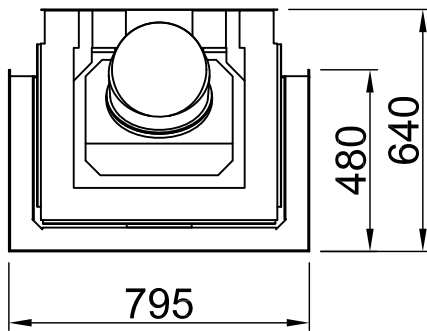

Arte 3RL-60h, Screen, U-shaped

5-sided, folded

2019/06

~1:20

*optional
*optional
*optional
*optional
*optional
*optional