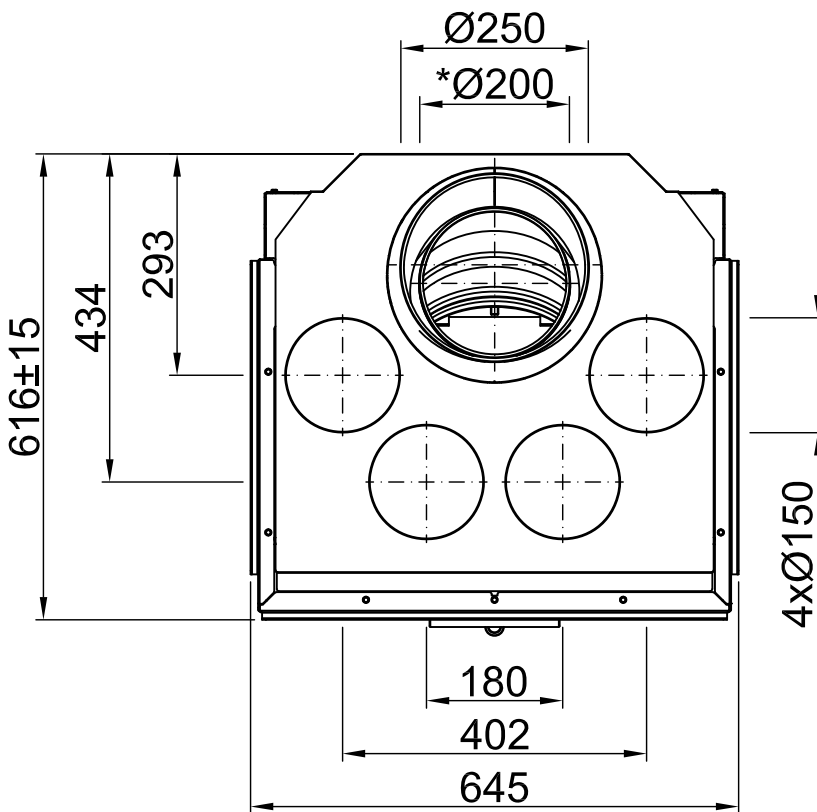

~1:10

*optional
*optional
*optional
*optional
*optional
*optional