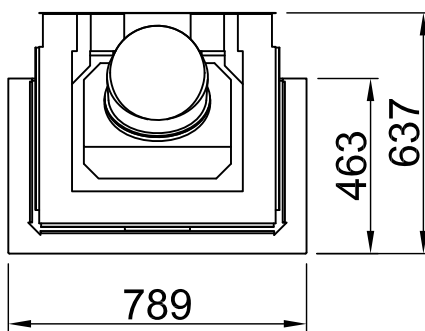

Arte 3RL-60h, Screen, U-shaped

5-sided, solid

2019/06

~1:20

*optional
*optional
*optional
*optional
*optionalny
*опционально