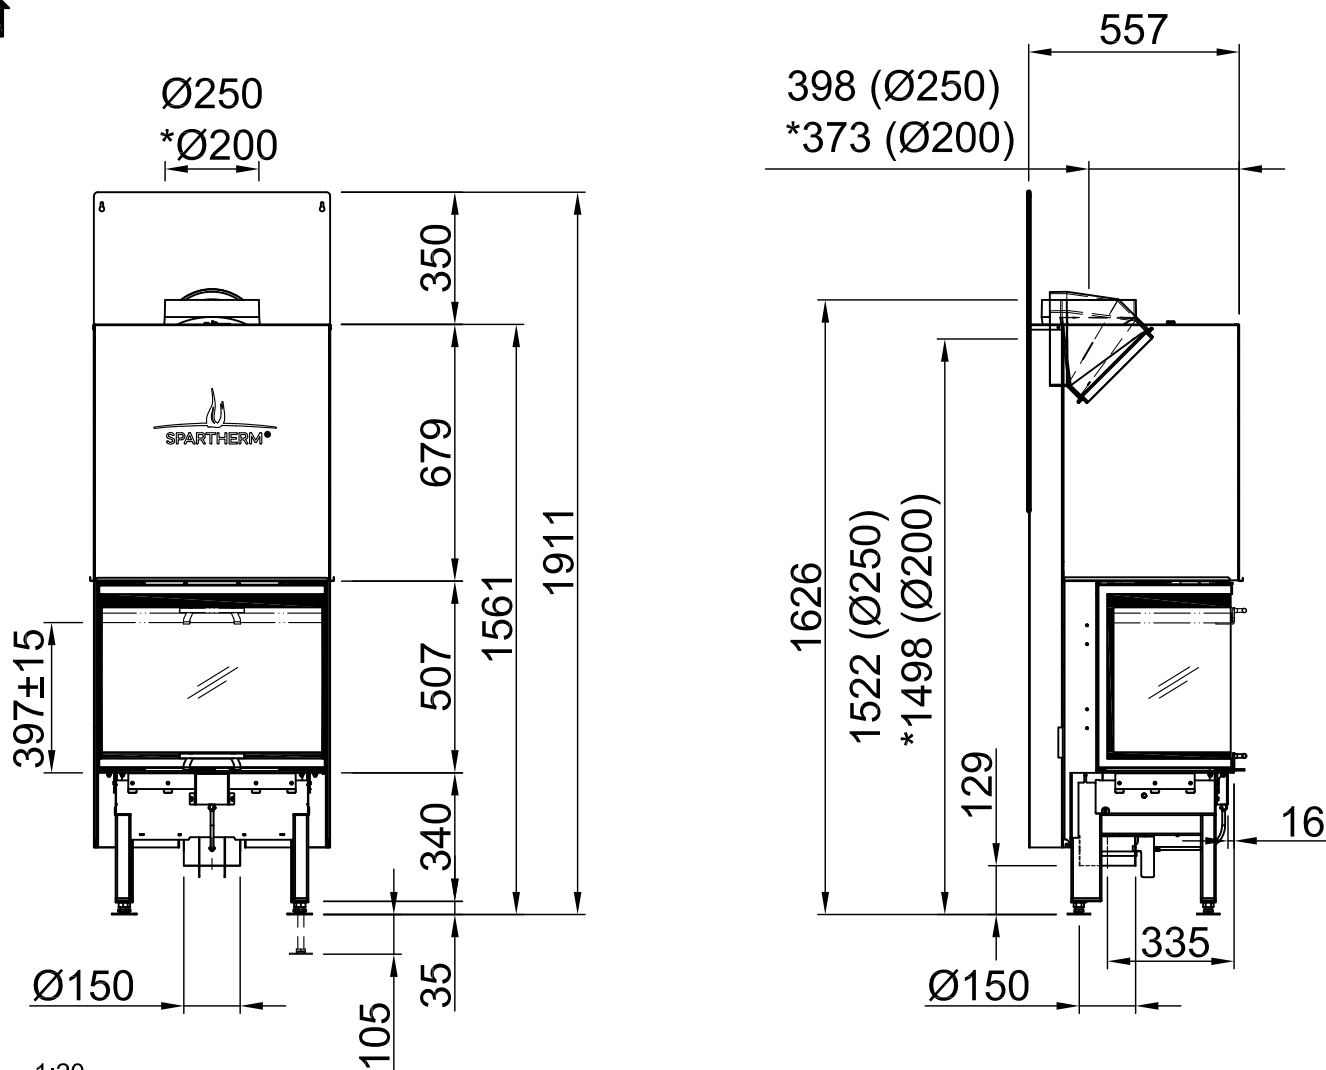

Index	Page
Arte 3RL-60h	02
Arte 3RL-60h + Screen U-shaped, 5-sided folded	03
Arte 3RL-60h + Screen U-shaped, 5-sided solid	04
Arte 3RL-60h + Screen U-shaped, 8-sided folded	05
Arte 3RL-60h + Screen U-shaped, 8-sided solid	06
Arte 3RL-60h + BLR U-shaped, 5-sided folded	07
Arte 3RL-60h + BLR U-shaped, 5-sided solid	08
Arte 3RL-60h + BLR U-shaped, 8-sided folded	09
Arte 3RL-60h + BLR U-shaped, 8-sided solid	10
Arte 3RL-60h + MLR, 3-sided	11
Arte 3RL-60h + S-Kamatik	12
Arte 3RL-60h + WLM	13
Arte 3RL-60h + WLM + S-Kamatik	14
Arte 3RL-60h + WLM + Screen U-shaped, 5-sided folded	15
Arte 3RL-60h + WLM + Screen U-shaped, 5-sided solid	16
Arte 3RL-60h + WLM + Screen U-shaped, 8-sided folded	17
Arte 3RL-60h + WLM + Screen U-shaped, 8-sided solid	18
Fire cautions	19
Distances to convection chamber	20

*optional
*optional
*optional
*optional
*optional
*optional