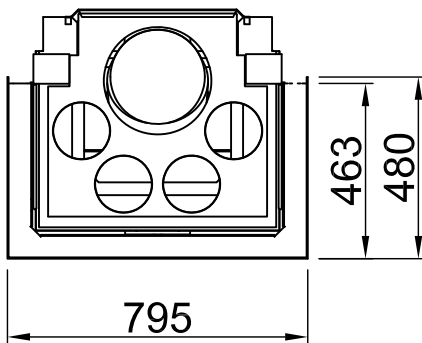

Arte 3RL-60h + WLM, Screen, U-shaped

8-sided, folded

2021/06

~1:20

*optional
*optional
*optional
*optional
*optional
*optional