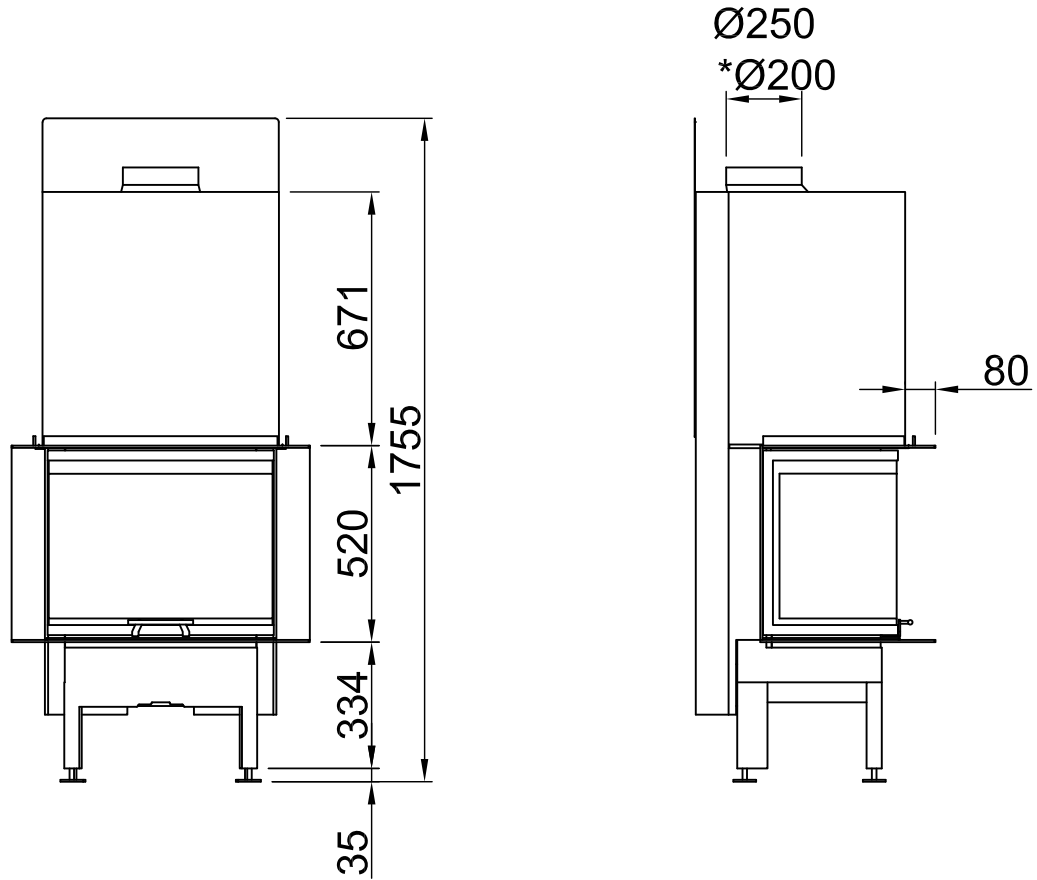

Arte 3RL-60h, Screen, U-shaped

8-sided, solid

2019/06

~1:20

*optional
*optional
*optional
*optional
*optional
*optional