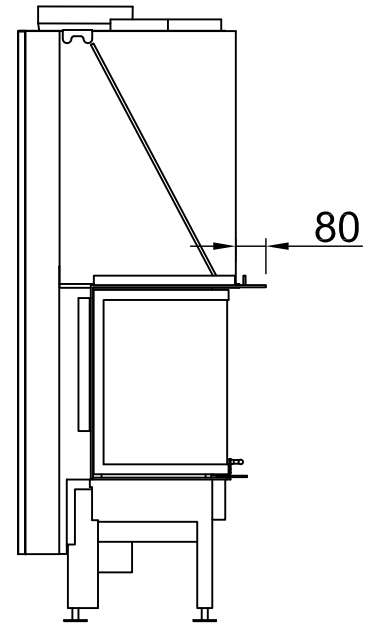

Arte 3RL-60h + WLM, Screen, U-shaped

5-sided, solid

2021/06

~1:20

*optional
*optional
*optional
*optional
*optionalny
*опционально