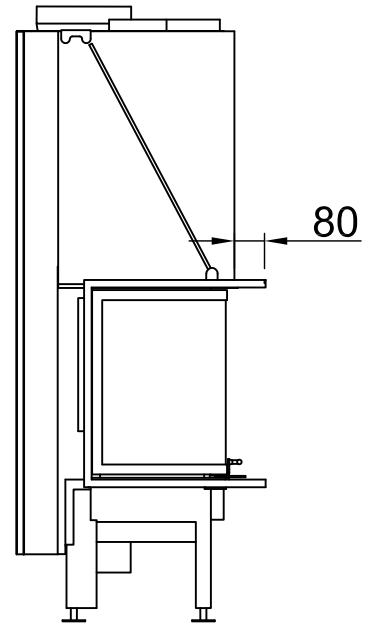

Arte 3RL-60h + WLM, Screen, U-shaped

8-sided, folded

2021/06

~1:20

*optional
*optional
*optional
*optional
*optional
*optional