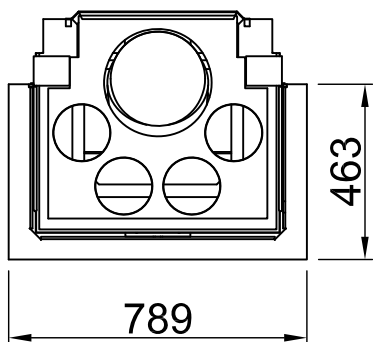

Arte 3RL-60h + WLM, Screen, U-shaped

5-sided, solid

2021/06

~1:20

*optional
*optional
*optional
*optional
*optionalny
*опционально