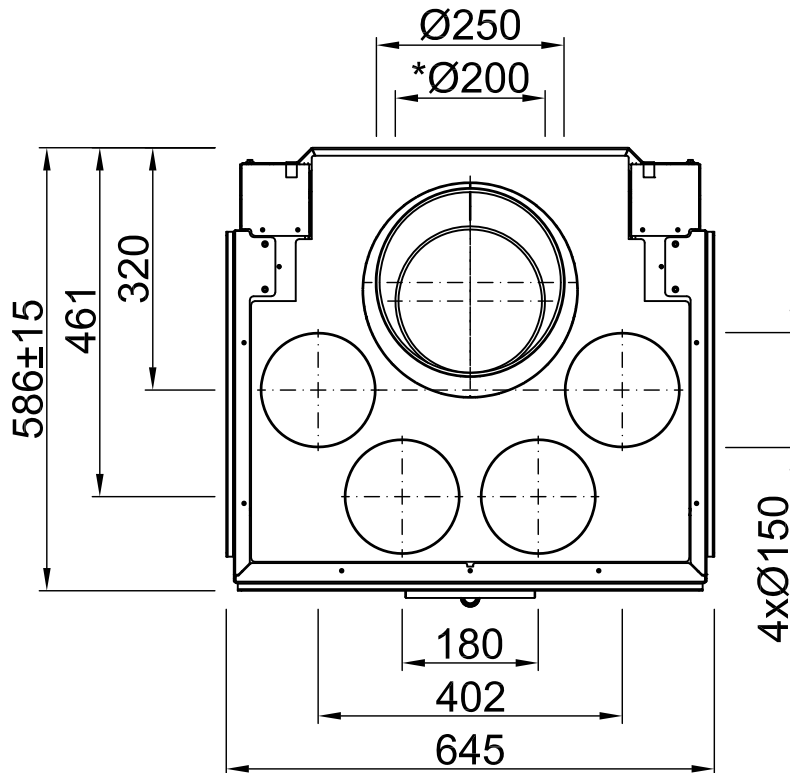

~1:10

*optional
*optional
*optional
*optional
*optional
*optional