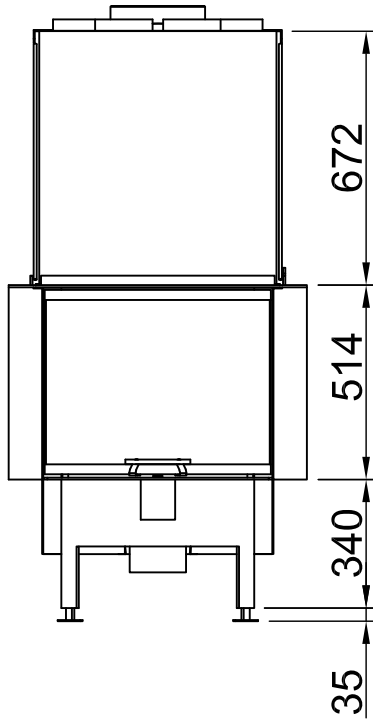

Arte 3RL-60h + WLM, Screen, U-shaped

5-sided, solid

2021/06

~1:20

*optional
*optional
*optional
*optional
*optionalny
*опционально