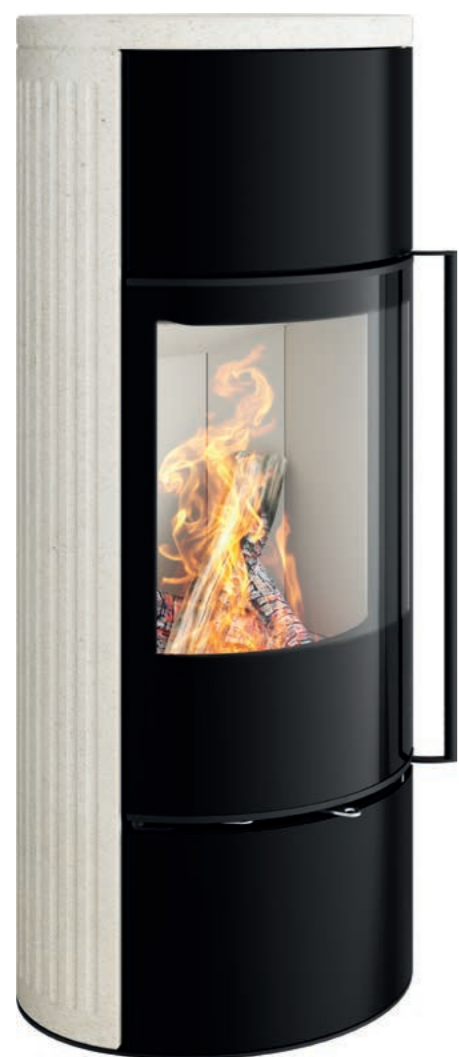

4.5 – 7.7 kW

A

5.9 kW

SENSO

Timeless design in classic shape

Senso L klassik

With its high-quality cover panel made of the radiantly bright Portuguese limestone Porto blanco, the design of the Senso L classic is reminiscent of a Hellenistic column. The dark body and the light stone of the cover panel form an elegant contrast. This creates a visually interesting field of tension as an impressive frame for a crackling fire – for a unique fire experience.