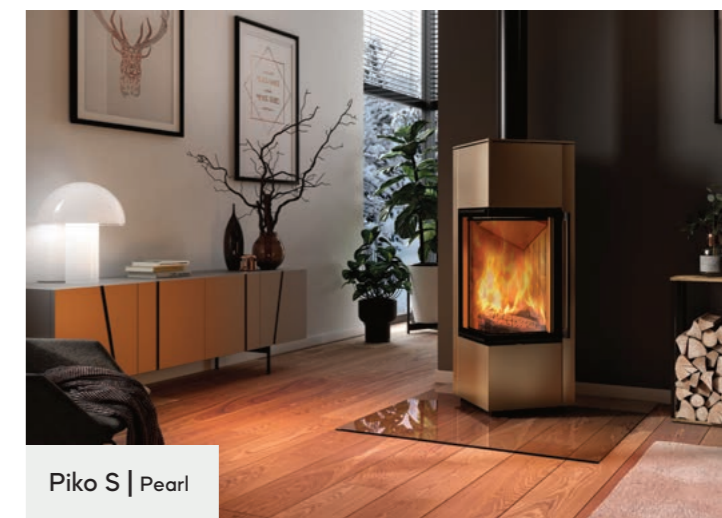

4.5 - 7.8 kW

A+

6.0 kW

PIKO

The fire in focus

Piko H₂O | Copper

Piko S | Pearl

The clean, minimalist lines define the cubic character of all variants of this impressive stove. If desired, the Piko L can also be fitted with a stylish firewood compartment to emphasise its effect. In addition to its special look the Piko H₂O model also features an appealing aspect that the other stoves of this series do not have. This particular stove is equipped with a water heat exchanger. That is how – practically as an aside – it provides hot water to your whole home. This is what smart sustainability looks like.