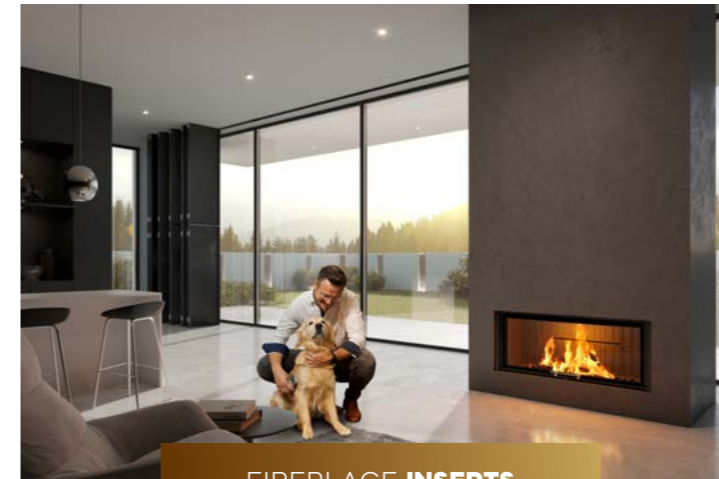

FIREPLACE **INSERTS**