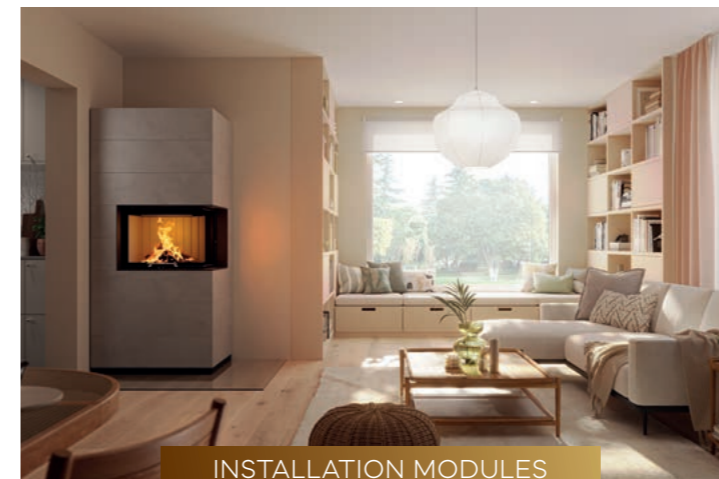

INSTALLATION MODULES
SIM SERIE