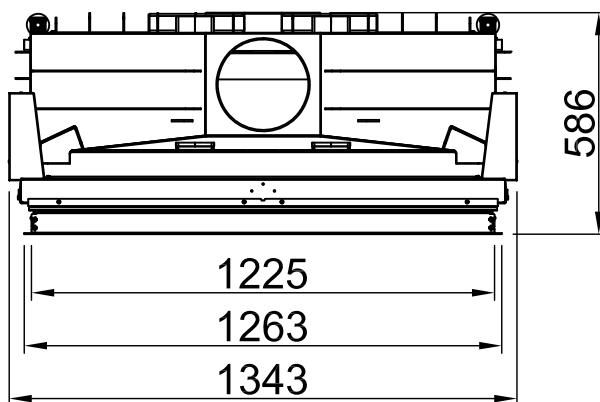

Varia B-120h, Screen, straight

3-sided, folded

2023/03

~1:20

*optional
*optional
*optional
*optional
*optional
*optional