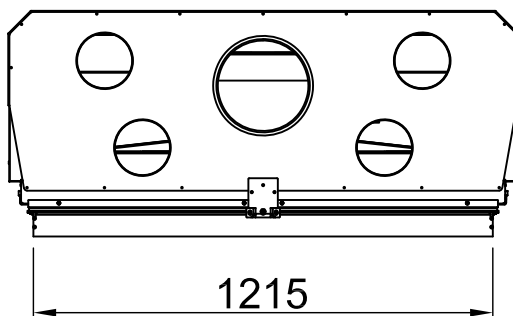

Varia B-120h, Screen, straight + WLM

3-sided, solid

2020/07

~1:20

*optional
*optional
*optional
*optional
*optional
*optional